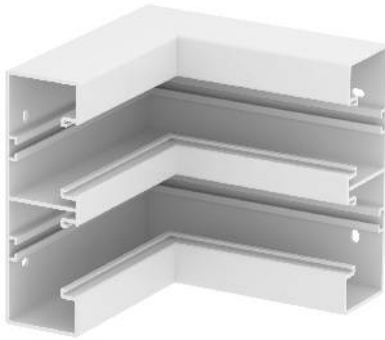

Internal corner

90° internal corner for changing the direction of the Rapid 45-2 device installation trunking.

Type	Colour	Pack. pcs	Weight kg/100 pcs.	Item No.
GK-IS53165RW	Pure white	1	54,500	6113 43 0
GK-IS53165LGR	Light grey	1	54,500	6113 43 2

PC/ABS Polycarbonate/Acrylnitrile-butadiene-styrene

Dimensions